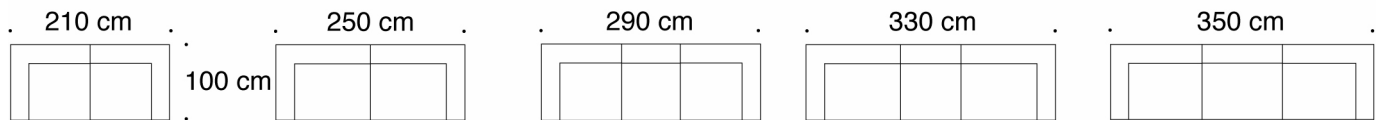

model baseline - design jens juul eilersen
1:50

elements

sofa, elements

sofa, chaiselongs

corner groups