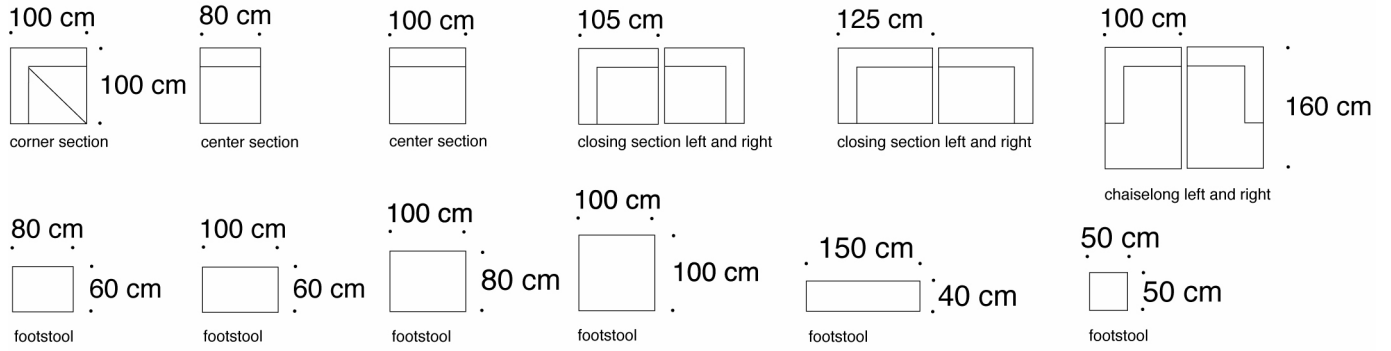

model baseline - design jens juul eilersen
1:50

elements

sofa, elements

sofa, chaiselongs

corner groups