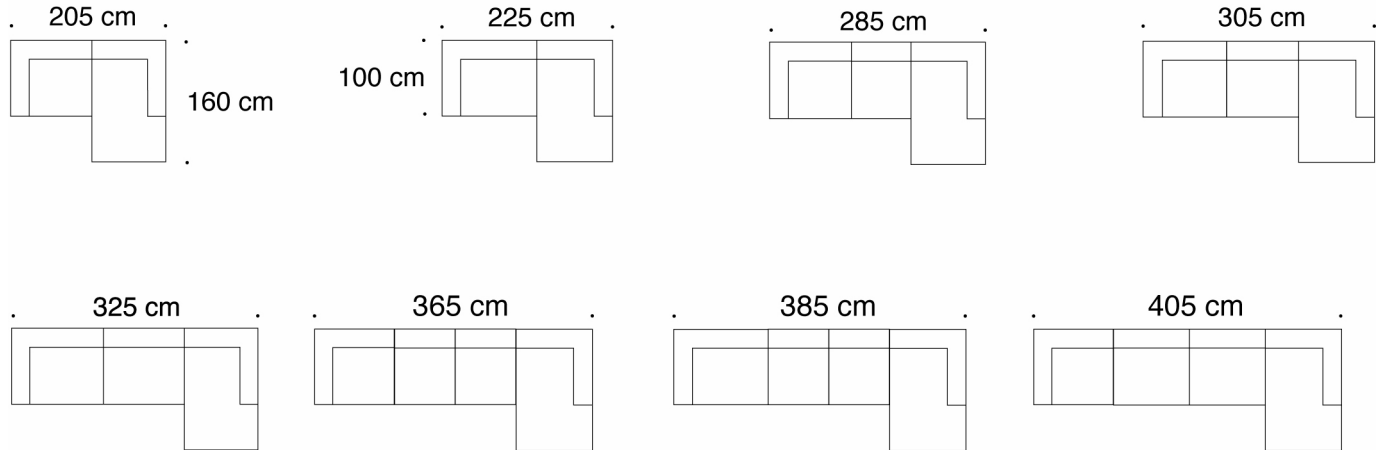

model baseline - design jens juul eilersen
1:50

elements

sofa, elements

sofa, chaiselongs

corner groups